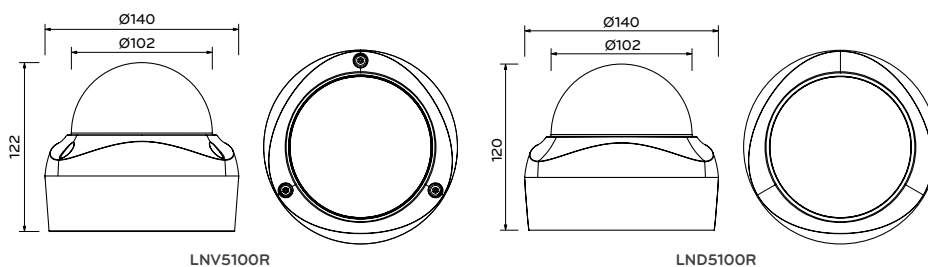

* Exact products and specifications shown may vary by geographic region and are subject to change without notice. Actual products may differ from the images appearing in the catalog.

DIMENSION (Unit : mm)

Home Entertainment Company
Security Overseas Marketing Team
LG Twin Towers, 20 Yeouido-dong, Yeongdeungpo-gu, Seoul 150-721, Korea
Phone : +82-2-3777-5184

The eco-friendly label is attached to those products which have passed LG Electronics' rigorous environmental criteria that evaluate 6 hazardous materials (lead, mercury, cadmium, etc.)

<http://www.LGsecurity.com>